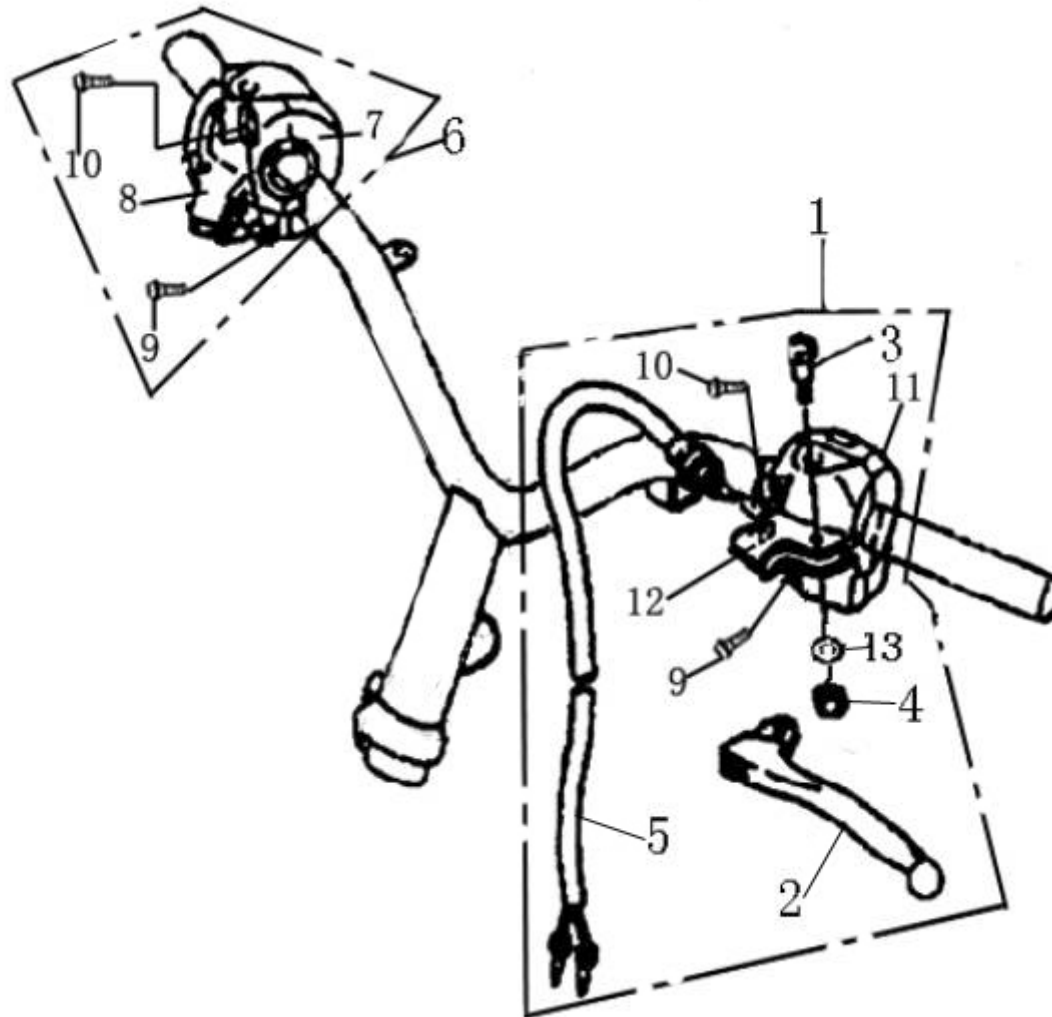

CONTENTS

F-1	STEERING	2	F-20	SPEEDOMETER	40
F-2	R.L.S/W ASSY	4	F-21	/ FLASHER LIGHT/HEAD LIGHT	42
F-3	FRONT FORK	6	F-22	TAIL LIGHT	44
F-4	FRONT WHEEL ASSY	8	F-23	I ELECTRICAL EQUIPMENT I	46
F-5	FRONT DISK BRAKE	10	F-24	II ELECTRICAL EQUIPMENT II	48
F-6	MUFFLER ASSY	12	F-25	TOOL KIT	50
F-7	AIR CLEANER ASSY	14	F-26	ENGINE ATTACHMENT	52
F-8	FUEL TANK ASSY	16	E-1	CRANK CASE	54
F-9	SEAT ASSY	18	E-2	CYLINDER HEAD ASSY	58
F-10	REAR WHEEL ASSY	20	E-3	CARBURETOR	60
F-11	FRAME ASSY	22	E-4	CRANK SHAFT PISTON	62
F-12	REAR SHOCK ABSORBER ASSY	24	E-5	MAGNETO ASSY	64
F-13	OIL TANK ASSY	26	E-6	OIL PUMP ASSY	66
F-14	FRONT FENDER	28	E-7	AIR COOLING SYSTEM	68
F-15	HANDLE COVER	30	E-8	KICK STARTER ASSY	70
F-16	COVER.FB ASSY	32	E-9	CLUTCH ASSY	72
F-17	/ FOOTREST/STAND	34	E-10	TRANSMISSION SYSTEM ASSY	74
F-18	/ LEG SHIELD	36	E-11	REED VALVE ASSY	76
F-19	SIDE COVER	38			

F-1 STEERING

F-1 STEERING

Ref No	Part No	Chinese	Description	Qty	\$/PCS
1	TBFF0101	□□□□□□□	HANDLE COMP.	1	
2	TBFF0102	□□	FLANGE BOLT 10×1.25×45	1	
3	TBFF0103	□□	U NUT 10×1.25MM	1	
4	TBFF0104	□□□	L. GRIP	1	
5	TBFF0105	□□□□	R. GRIP	1	
6	TBFF0106	□□□	THROTTLE CABLE	1	
7	TBFF0107	□□	PAN HEAD SCREW 5×10	1	
8	TBFF0108	□□□	BRAKE CABLE	1	
9	TBFF0109	□□□	PIN, STOPPER	1	
10	TBFF0110	□□□□	NUT, ADJUSTING	1	