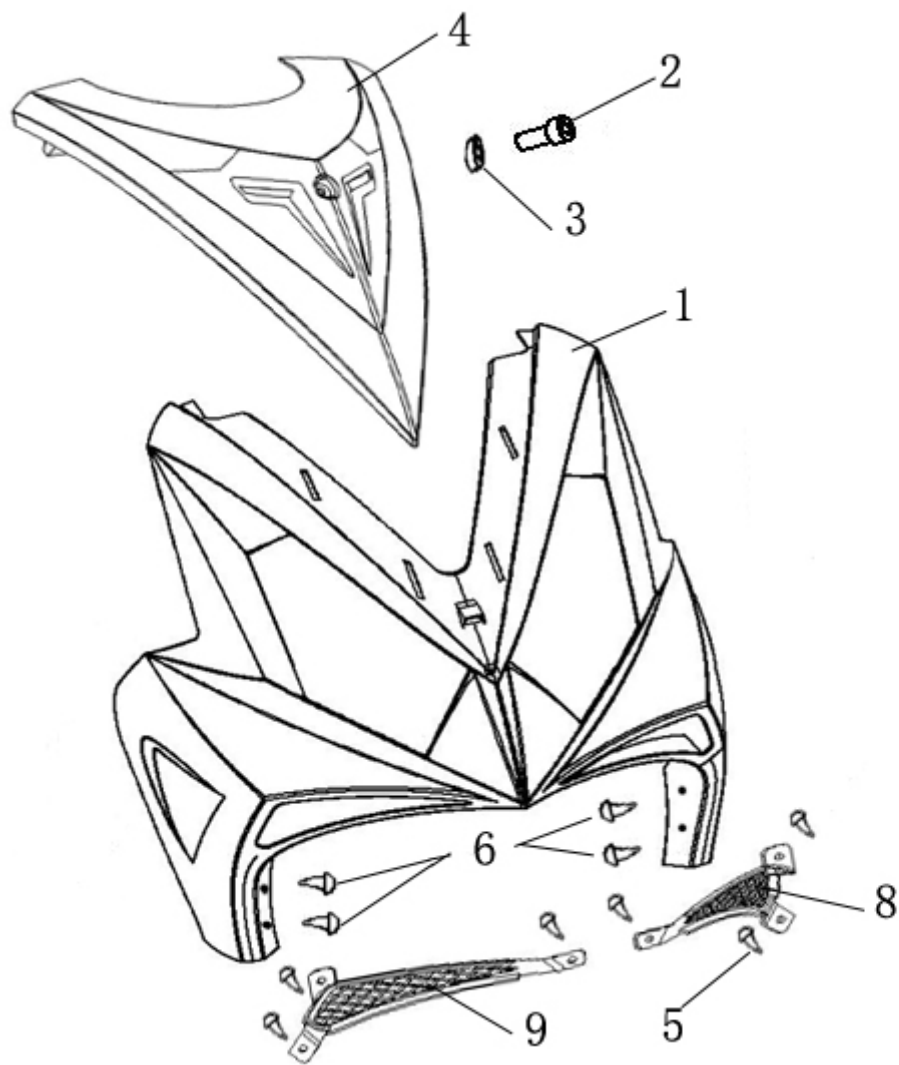

F-15

HANDLE COVER

F-15**HANDLE COVER**

Ref No	Part No	Chinese	Description	Qty	\$/PCS
1	TBKF1501	□ □ □ □ □ □	HANDLE COVER, 1, ANTHRAZIT	1	
2	TBKF1502	□ □ □ □ □ □	HANDLE COVER, 2	1	
3	TBKF1503	□ □ □ □ ST	TAPPING SCREW 4.8×12	8	
4	TBFF1504	□ □ □ □	REAR VIEW MIRROR ASSY., 2 right		1
5	TBFF1505	□ □ □ □	REAR VIEW MIRROR ASSY., 1 left		1
6	TBKF1506	□ □ M6×12	TAPPING SCREW M6×12	2	
7	TBKF1507	□ □ □ □ □ □	METER VISION ASSY.	1	
8	TBKF1508	□ □ M5×14	SCREW M5×14	1	
9	TBKF1509	□ □ □ □ ST3×10	TAPPING SCREW 3×10	3	