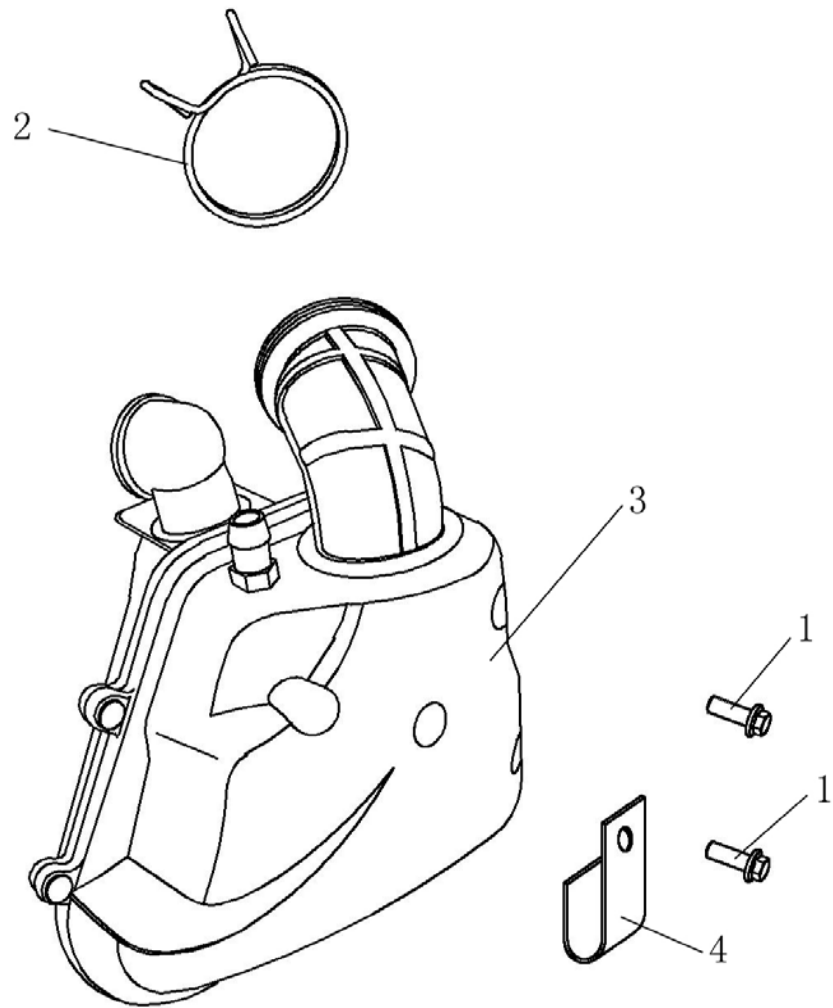

F-7

AIR CLEANER ASSY

F-7

AIR CLEANER ASSY

Ref No	Part No	Chinese	Description	Qty	$/PCS
1	TBFF0701	□□ M6×20	BOLT 6×20MM	2	
2	TBFF0702	□□ 42.5	CLIP	1	
3	TBFF0703	□□□□□	AIR CLEANER ASSY.	1	
4	TBFF0704	□□□□□	GUIDE, BRAKE CABLE	1