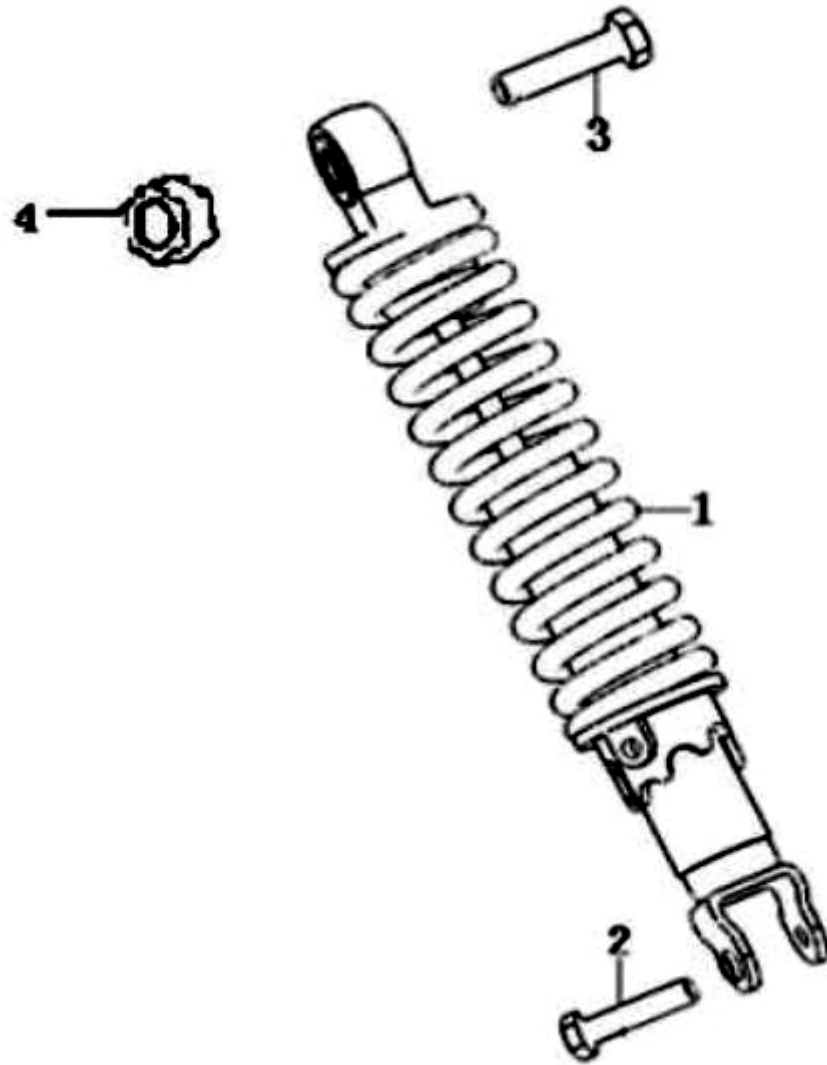

F-12

REAR SHOCK ABSORBER ASSY

F-12

REAR SHOCK ABSORBER ASSY

Ref No	Part No	Chinese	Description	Qty	$/PCS
1	TBFF1201	□□□□□□	RR. SHOCK ABSORBER COMP.ASSY	1	
2	TBFF1202	□□ M8×31	FLANGE BOLT M8×31	1	
3	TBFF1203	□□ M10×40	BOLT W/HOLE 10×40	1	
4	TBFF1204	□□ M10×1.25	NUT 10×1.25	1