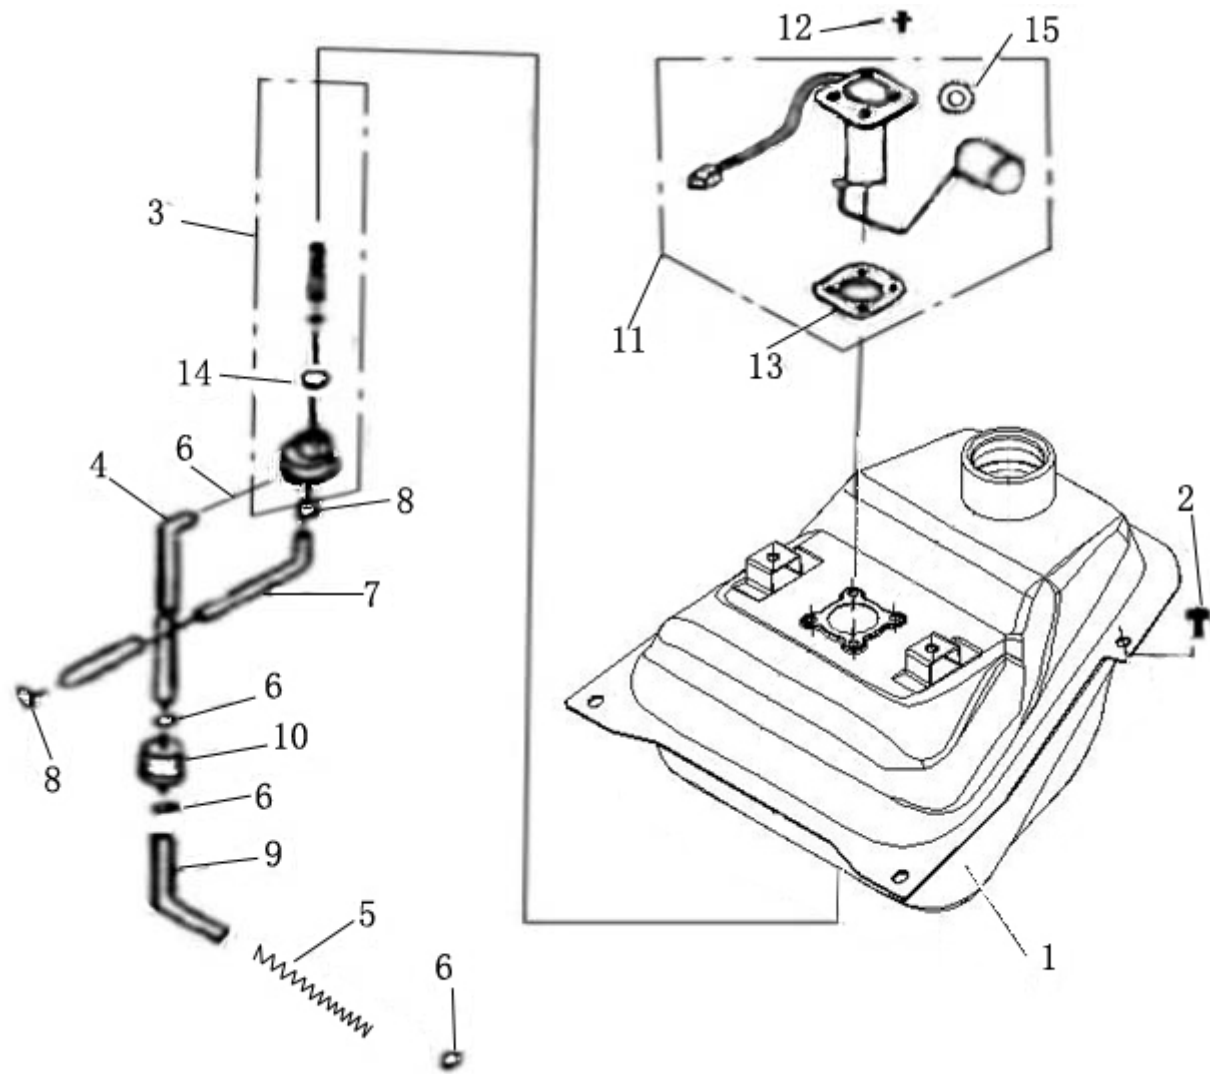

F-7

AIR CLEANER ASSY

F-7**AIR CLEANER ASSY**

Ref No	Part No	Chinese	Description	Qty	\$/PCS
1	TBFF0701	□□ M6×20	BOLT 6×20MM	2	
2	TBFF0702	□□ 42.5	CLIP	1	
3	TBFF0703	□□□□□	AIR CLEANER ASSY.	1	
4	TBFF0704	□□□□□	GUIDE, BRAKE CABLE	1	